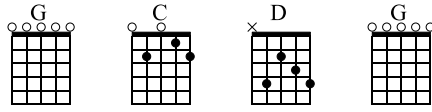

# Lazy John

for clawhammer banjo (open G)  
utilizing slides, hammer-ons and pull offs  
arranged by Lukas Simpson

Bj5

mf

Musical notation for measures 1-4. The top staff is a treble clef with a 4/4 time signature. The bottom staff is a banjo tablature. Chord diagrams for D, G, D, and G are placed above the staff. The notation includes slides, hammer-ons, and pull-offs.

Musical notation for measures 5-8. The top staff is a treble clef with a 4/4 time signature. The bottom staff is a banjo tablature. Chord diagrams for C, D, and G are placed above the staff. The notation includes slides, hammer-ons, and pull-offs.

Musical notation for measures 9-12. The top staff is a treble clef with a 4/4 time signature. The bottom staff is a banjo tablature. Chord diagrams for C, D, and G are placed above the staff. The notation includes slides, hammer-ons, and pull-offs.